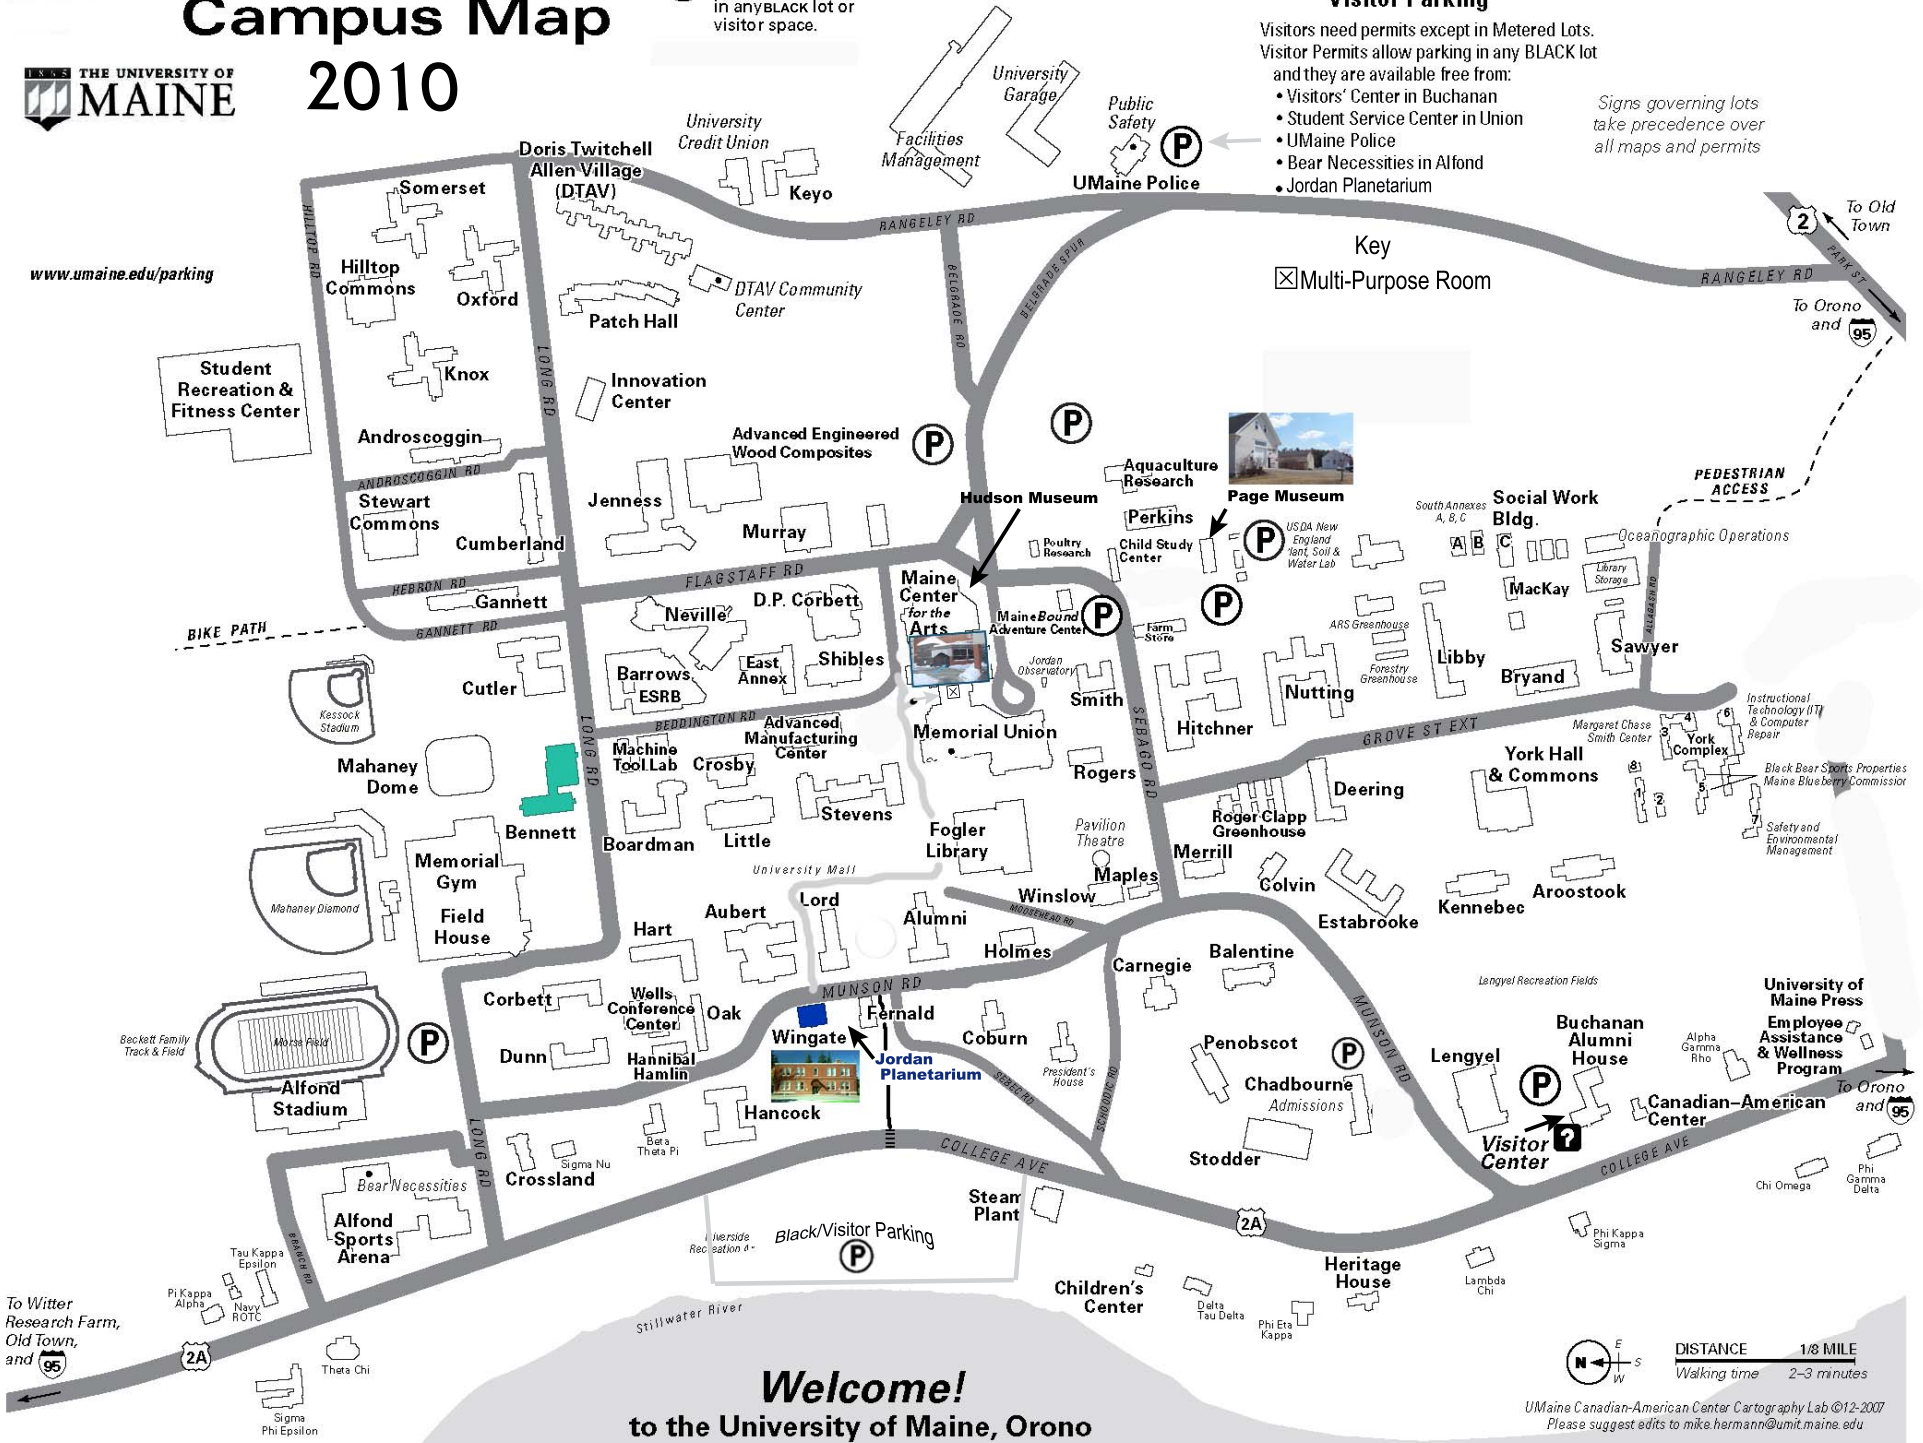

# Campus Map 2010

[www.umaine.edu/parking](http://www.umaine.edu/parking)

**P** VISITOR permits authorize parking in any BLACK lot or visitor space.

## Visitor Parking

Visitors need permits except in Metered Lots. Visitor Permits allow parking in any BLACK lot and they are available free from:

- Visitors' Center in Buchanan
- Student Service Center in Union
- UMaine Police
- Bear Necessities in Alford
- Jordan Planetarium

*Signs governing lots take precedence over all maps and permits*

**Welcome!**  
to the University of Maine, Orono

UMaine Canadian-American Center Cartography Lab ©12-2007  
Please suggest edits to [mike.hermann@umit.maine.edu](mailto:mike.hermann@umit.maine.edu)